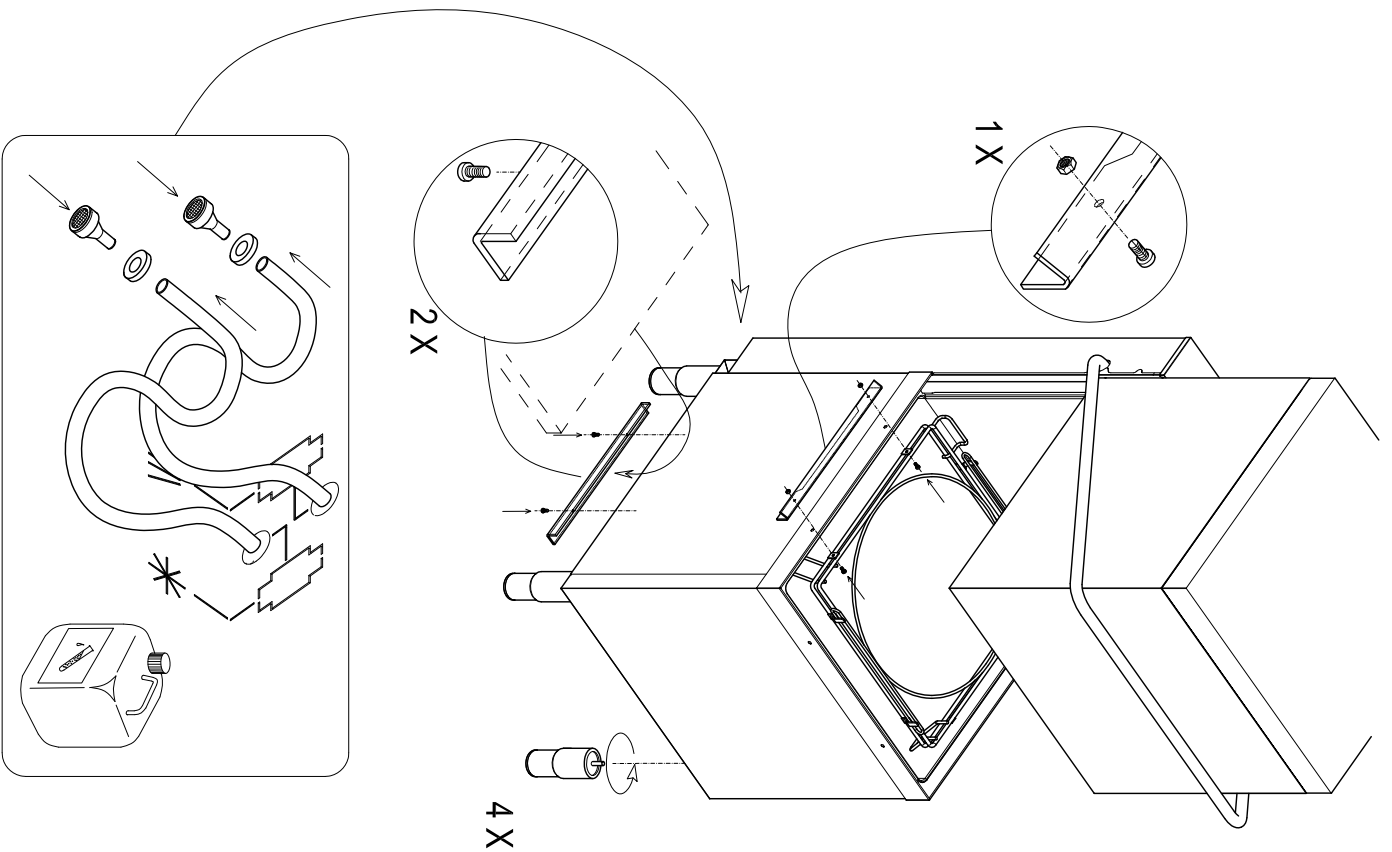

A		∅ 32 mm
B		G 3/4"
C		Power supply

* LUCE UTILE PER CESTELLO
 USEFUL SPACE FOR BASKET
 LUMIERE UTILE POUR PANIER
 NUTZBARE OFFENUNG FÜR KORBE
 ABERTURA UTIL PARA CESTO

Installation layout

Hood type with drain pump

M.PUCCI

Date:

03.12.2013

Drawing:

73991 01

Code:

Rev.:

Designed by: