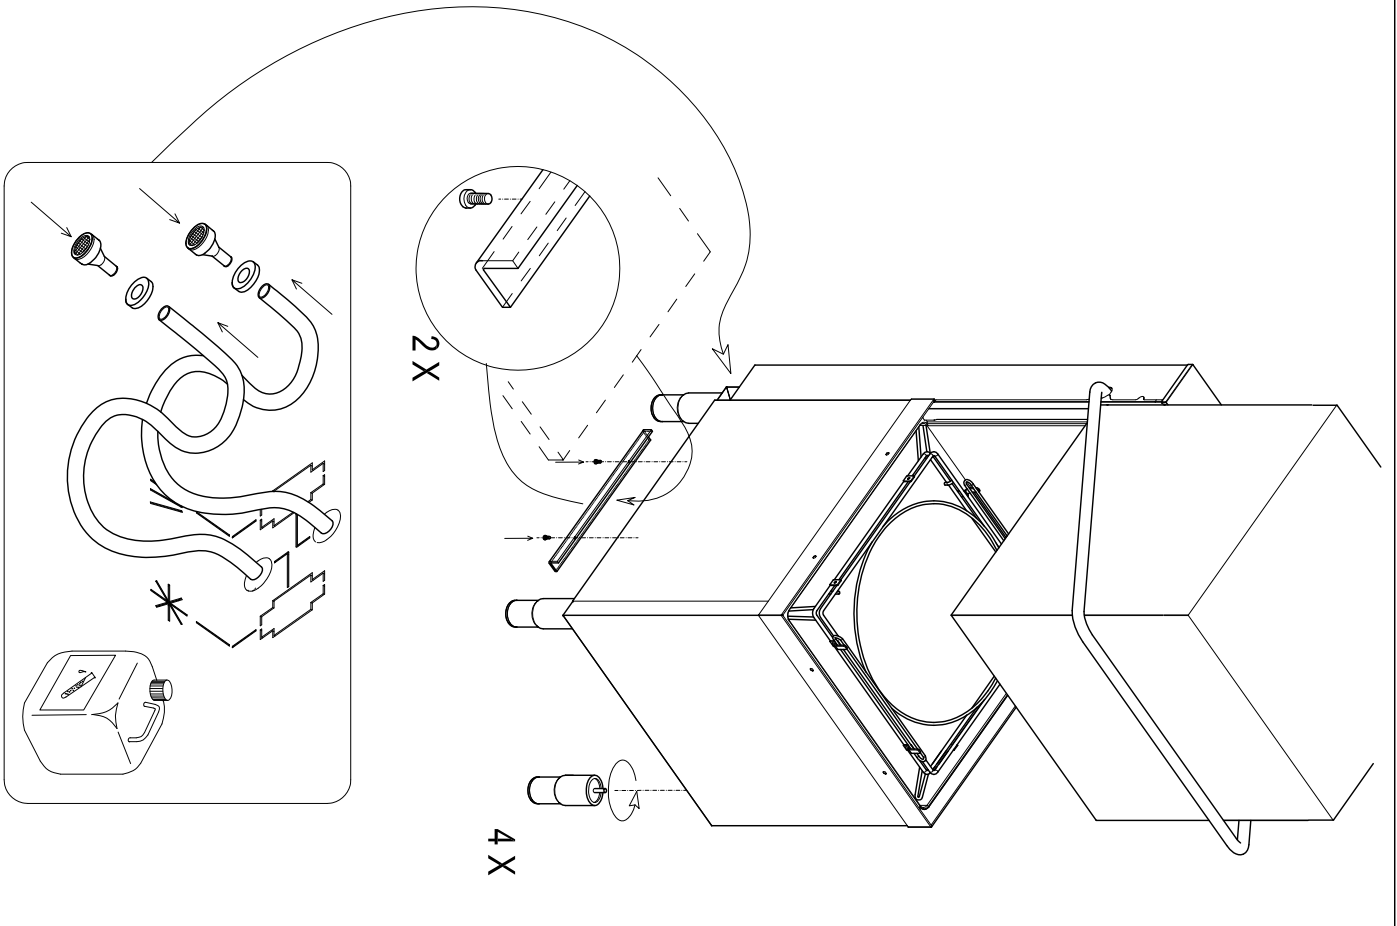

A		∅ 35 mm M	A	EXIT		∅ 25 mm M
B		G 3/4" M	B	EXIT		G 3/4" F
C		Power supply				

* LUCE UTILE PER GESTELLO
 USEFUL SPACE FOR BASKET
 LUMIERE UTILE POUR PANIER
 NITZBARE OFFNUNG FÜR KORBE
 ABERTURA UTIL PARA CESTO

Installation layout		Hood type with drain pump		Code: NH50PS	Rev.: 00
Designed by: M. PUCCI	Date: 15/07/2014	Demonstration:			