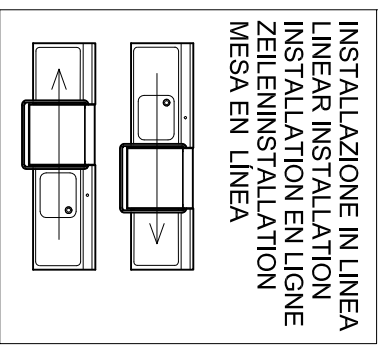

A		Ø 32 mm
B		10-20°C
C		G 3/4"
		Power supply

*
 LUCE UTILE PER CESTELLO
 USEFUL SPACE FOR BASKET
 LUMIERE UTILE POUR PANIER
 NUTZBARE OFFNUNG FÜR KORBE
 ABERTURA UTIL PARA CESTO

Installation layout		Hood type with steam conder and drain pump	
Designed by:	M.PUCCI	Date:	03.12.2013
Code:	70993	Rev.:	02

INSTALLAZIONE AD ANGOLO
CORNER INSTALLATION
INSTALLATION ED ANGLE
ECKMONTAGE
MESA EN ESCUADRA

1 X

SPACER

1 X