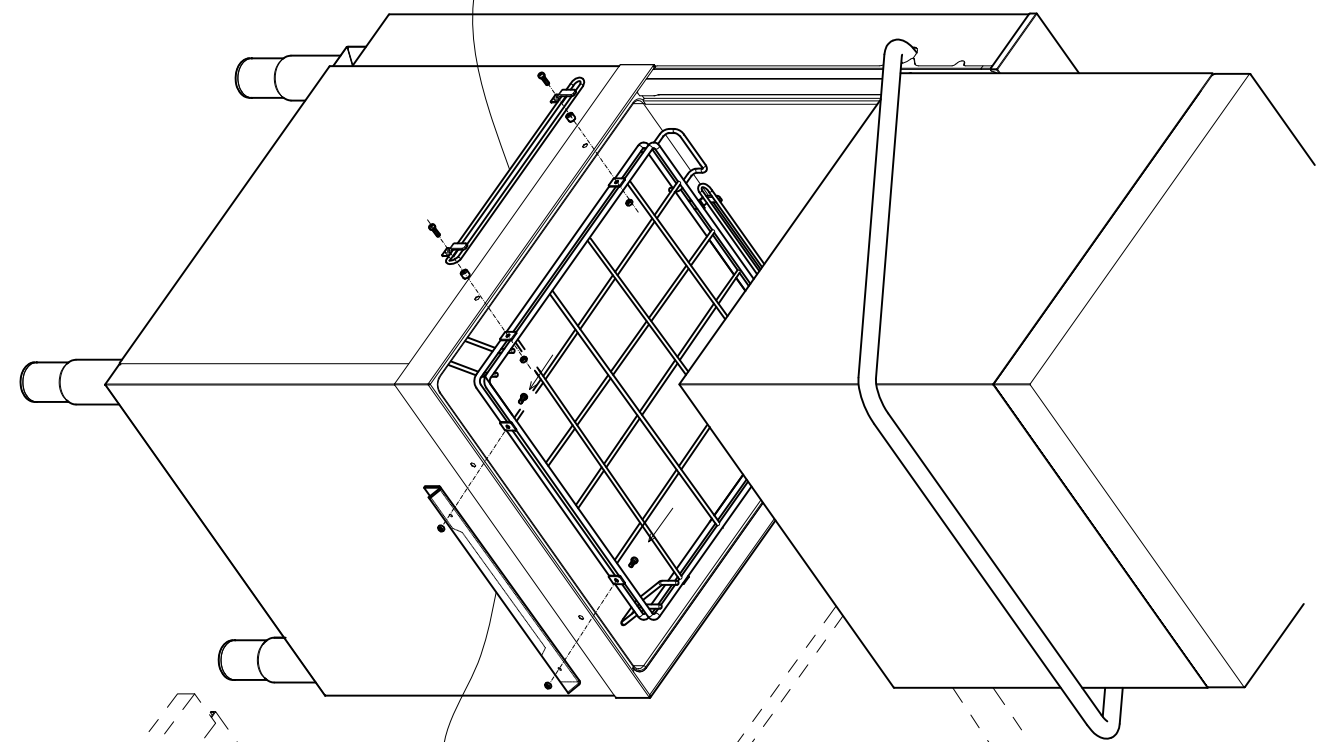

A		Ø 32 mm
B		10-20°C
C		G 3/4"
		Power supply

*
 LUCE UTILE PER CESTELLO
 USEFUL SPACE FOR BASKET
 LUMIERE UTILE POUR PANIER
 NUTZBARE OFFNUNG FÜR KORBE
 ABERTURA UTIL PARA CESTO

Installation layout		Hood type with steam conder and drain pump	
Designed by:	M.PUCCI	Date:	03.12.2013
Code:	70993	Rev.:	02

INSTALLAZIONE AD ANGOLO
CORNER INSTALLATION
INSTALLATION ED ANGLE
ECKMONTAGE
MESA EN ESCUADRA

1 X

SPACER

1 X