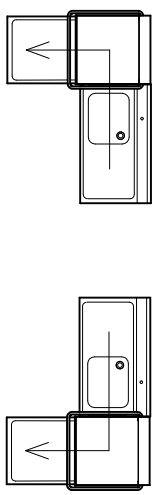

A		Ø 32 mm
B		10-20°C
C		G 3/4"
		Power supply

*
 LUCE UTILE PER CESTELLO
 USEFUL SPACE FOR BASKET
 LUMIERE UTILE POUR PANIER
 NUTZBARE OFFNUNG FÜR KORBE
 ABERTURA UTIL PARA CESTO

Installation layout		Hood type with steam conder and drain pump	
Designed by:	M.PUCCI	Date:	03.12.2013
Code:	70993	Rev.:	02

INSTALLAZIONE AD ANGOLO
CORNER INSTALLATION
INSTALLATION ED ANGLE
ECKMONTAGE
MESA EN ESCUADRA

1 X

SPACER

1 X