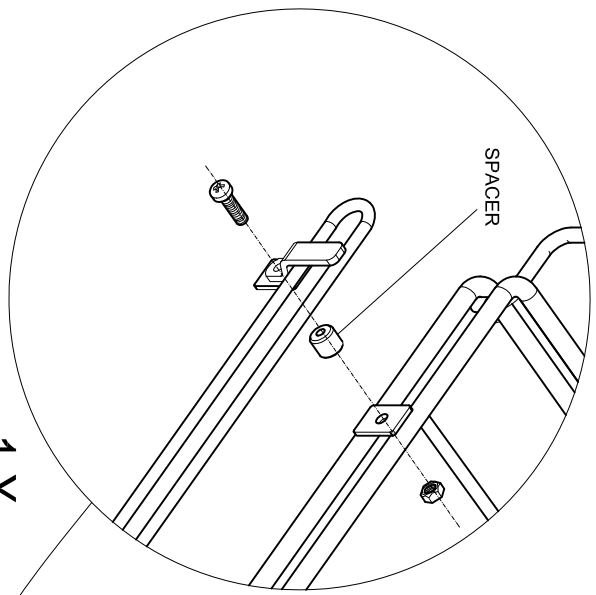

A		Ø 32 mm
B		10-20°C
C		G 3/4"
		Power supply

*
 LUCE UTILE PER CESTELLO
 USEFUL SPACE FOR BASKET
 LUMIERE UTILE POUR PANIER
 NUTZBARE OFFNUNG FÜR KORBE
 ABERTURA UTIL PARA CESTO

Installation layout		Hood type with steam conder and drain pump	
Designed by:	M.PUCCI	Date:	03.12.2013
Code:	70993	Rev.:	02

INSTALLAZIONE AD ANGOLO
CORNER INSTALLATION
INSTALLATION ED ANGLE
ECKMONTAGE
MESA EN ESCUADRA

1 X

SPACER

1 X