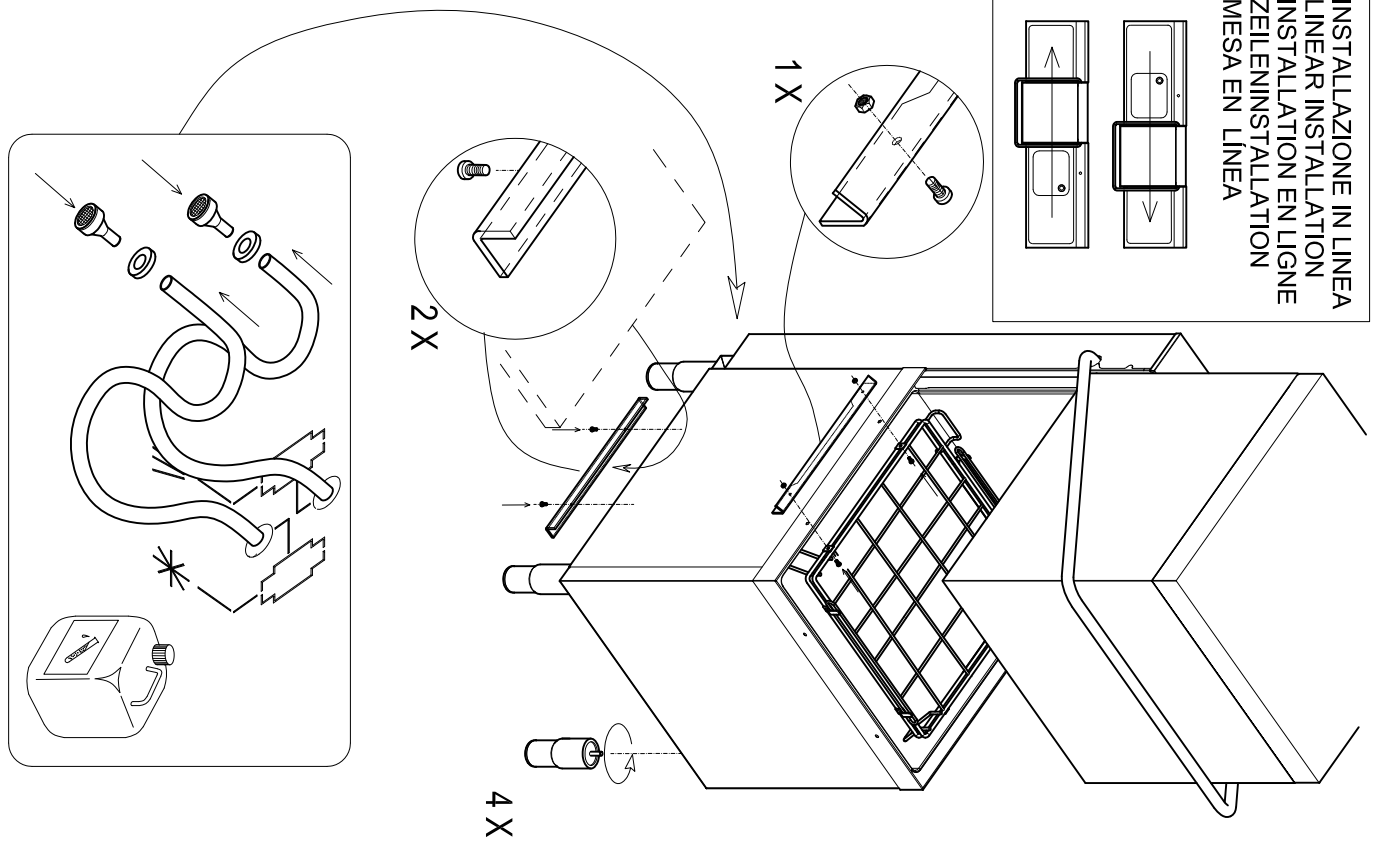

A		Ø 32 mm
B		10-20°C
C		G 3/4"
		Power supply

*
 LUCE UTILE PER CESTELLO
 USEFUL SPACE FOR BASKET
 LUMIERE UTILE POUR PANIER
 NUTZBARE OFFNUNG FÜR KORBE
 ABERTURA UTIL PARA CESTO

Installation layout		Hood type with steam conder and drain pump	
Designed by:	M.PUCCI	Date:	03.12.2013
Code:	70993	Rev.:	02

INSTALLAZIONE AD ANGOLO
CORNER INSTALLATION
INSTALLATION ED ANGLE
ECKMONTAGE
MESA EN ESCUADRA

1 X

SPACER

1 X