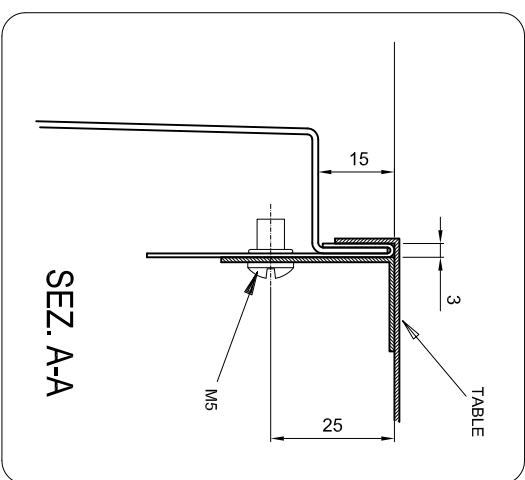

A		Ø 32 mm
B		10-20°C
C		G 3/4"
		Power supply

*
 LUCE UTILE PER CESTELLO
 USEFUL SPACE FOR BASKET
 LUMIERE UTILE POUR PANIER
 NUTZBARE OFFNUNG FÜR KORBE
 ABERTURA UTIL PARA CESTO

Installation layout		Hood type with steam conder and drain pump	
Designed by:	M.PUCCI	Date:	03.12.2013
Code:	70993	Rev.:	02

INSTALLAZIONE AD ANGOLO
CORNER INSTALLATION
INSTALLATION ED ANGLE
ECKMONTAGE
MESA EN ESCUADRA

1 X

SPACER

1 X